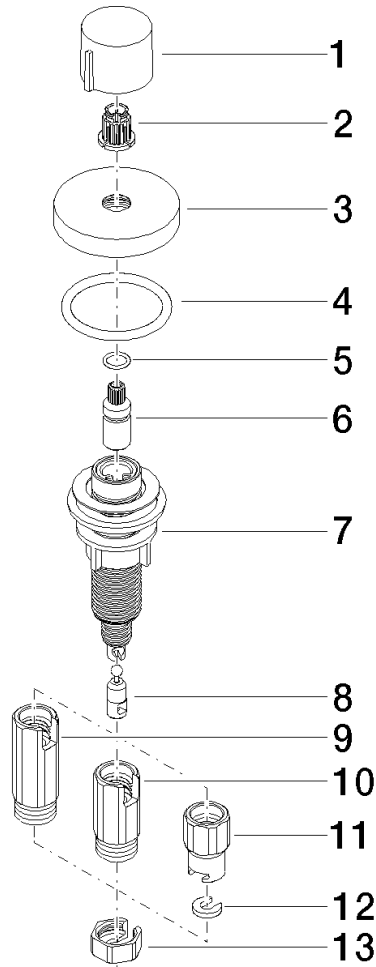

Strainer waste with control handle - Brushed Champagne (22kt Gold)

ELIO

10 710 970

- control for single basin
- including adapter for Bowden cable

Fits ELIO, ENO, MEM, META SQUARE, SYNC, TARA and TARA ULTRA

Fits: ELIO, MEM, TARA, TARA ULTRA, META SQUARE

	Brushed Champagne (22kt Gold)	10 710 970-46
	Chrome	10 710 970-00
	Brushed Platinum	10 710 970-06
	Platinum	10 710 970-08
	Durabross (23kt Gold)	10 710 970-09
	Dark Chrome	10 710 970-19
	Brushed Durabross (23kt Gold)	10 710 970-28
	Matte Black	10 710 970-33
	Champagne (22kt Gold)	10 710 970-47
	Brushed Chrome	10 710 970-93
	Brushed Dark Platinum	10 710 970-99

10 710 970

mm [inches]

10 710 970

Parts for other finishes can be found here: [Chrome](#)

Spare parts list

No.	Item Number	Name	Quantity used	Delivery time
1	09 20 97 030-46	handle	1	60
2	90 12 12 002 00 90	fixing cap	1	2
3	09 27 87 006-46	rosette	1	30
4	90 14 10 043 00 90	seal	1	2
5	09 14 10 042 90	seal	1	2
6	09 29 06 087-46	spindle	1	-
Spare part can no longer be ordered, please order the replacement item				
7	04 30 01 029 00 90	adaptor	1	2
8	09 24 03 175 90	adaptor	1	2
9	09 11 10 073-07	connection	1	30
10	09 11 10 074-07	connection	1	30
11	09 11 10 079-07	connection	1	30
12	09 30 11 087 90	disc	1	2
13	09 23 30 024-07	nut	1	30